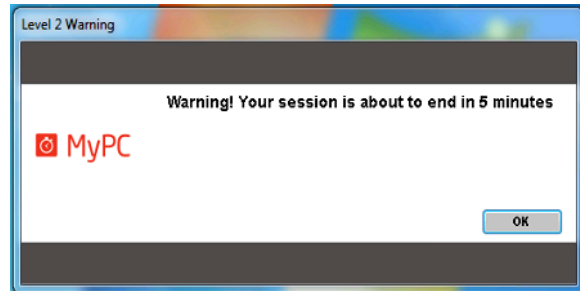

Messages

Countdown warnings

Countdown warnings occur 10 minutes, 5 minutes, and 3 minutes before the user's session is done.