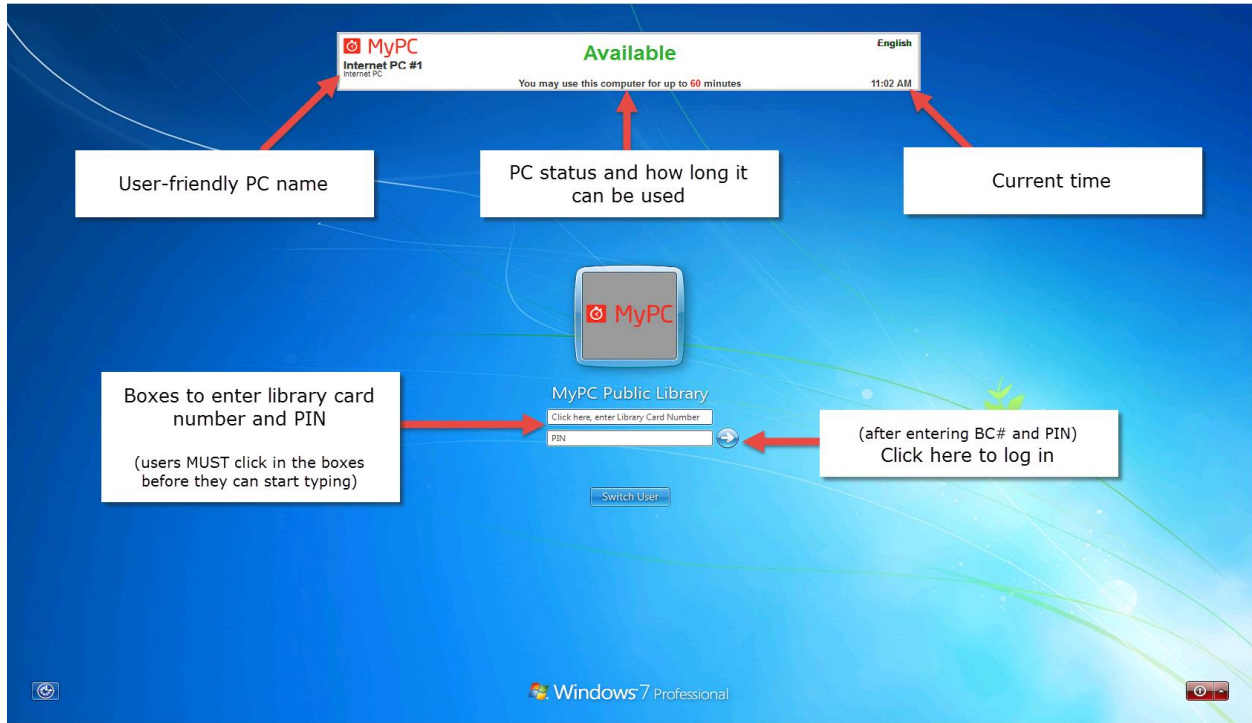

What a MyPC user will see

Logon screen

Acceptable Usage Policy

Welcome to MyPC message

Welcome message: To view the time remaining, right-click the yellow timer in the lower right corner and select "View time remaining."

MyPC timer

Hovering over the MyPC timer gives you this message:

Right-clicking the MyPC timer gives you this message:

If you select *View time remaining*, you'll see something like this:

Timer icon changes as time elapses:

Messages

Countdown warnings

Countdown warnings occur 10 minutes, 5 minutes, and 3 minutes before the user's session is done.

Messages from library staff

(this example was entered using "Free text" option)