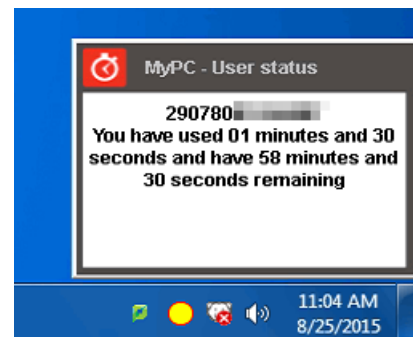

What a MyPC user will see

Logon screen

Acceptable Usage Policy

Welcome to MyPC message

Welcome message: To view the time remaining, right-click the yellow timer in the lower right corner and select "View time remaining."

MyPC timer

Hovering over the MyPC timer gives you this message:

Right-clicking the MyPC timer gives you this message:

If you select *View time remaining*, you'll see something like this:

Timer icon changes as time elapses: