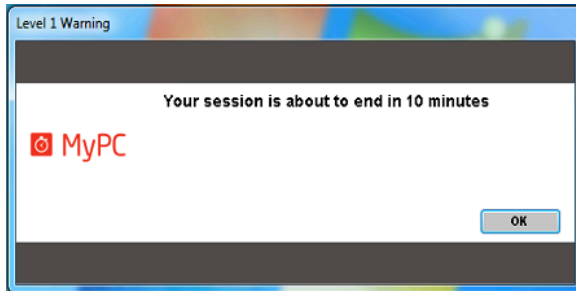

Messages

Countdown warnings

Countdown warnings occur 10 minutes, 5 minutes, and 3 minutes before the user's session is done.