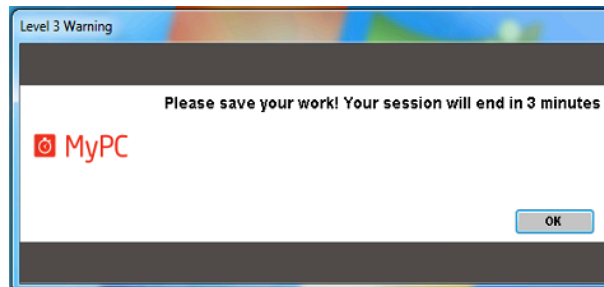

Messages

Countdown warnings

Countdown warnings occur 10 minutes, 5 minutes, and 3 minutes before the user's session is done.